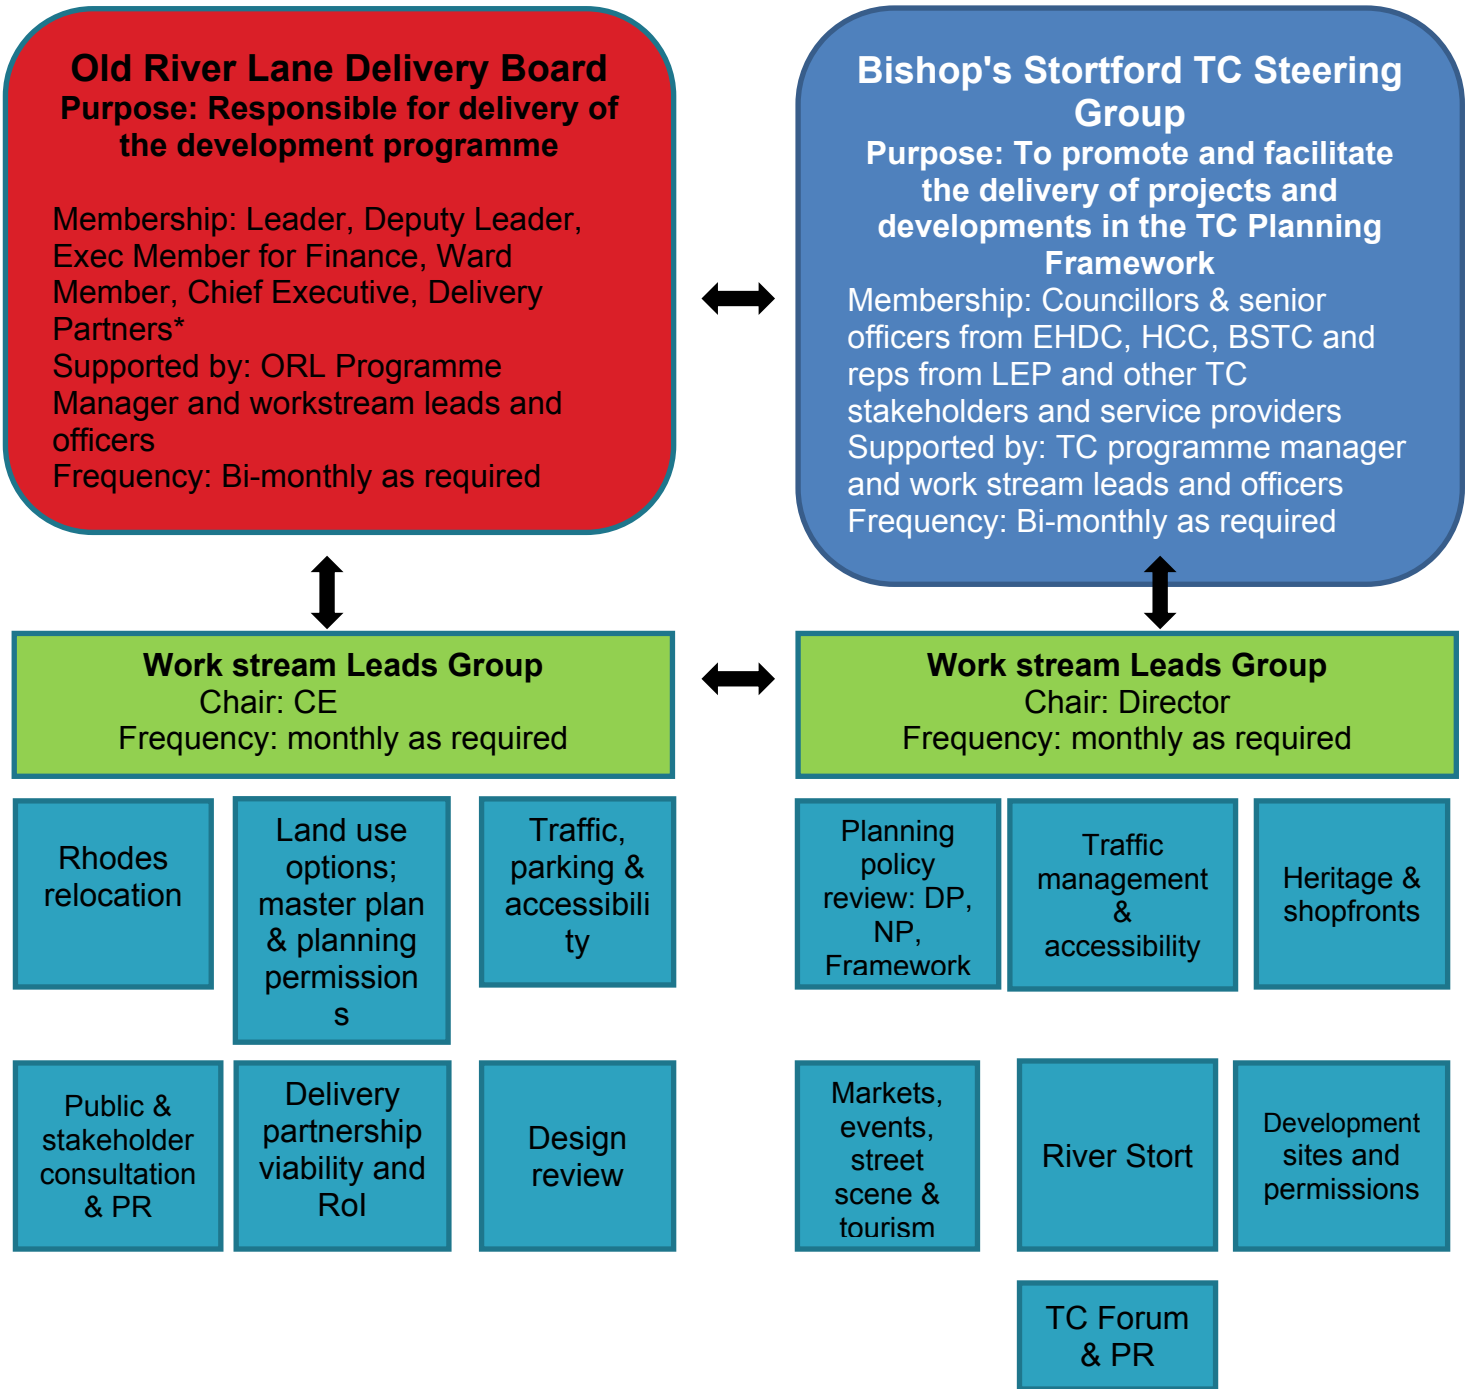

ESSENTIAL REFERENCE PAPER 'B'

Reinventing Bishop's Stortford – Revised Programme Structure

NB Not all work streams would be in place or active at the same time
 Some may be combined – these are illustrative

* Delivery partners could be defined as having a “contractual” relationship with the Council and the ORL programme. They might include BSTC for Arts

Centre; LEP for funding; HCC for highways and traffic management; a JV developer